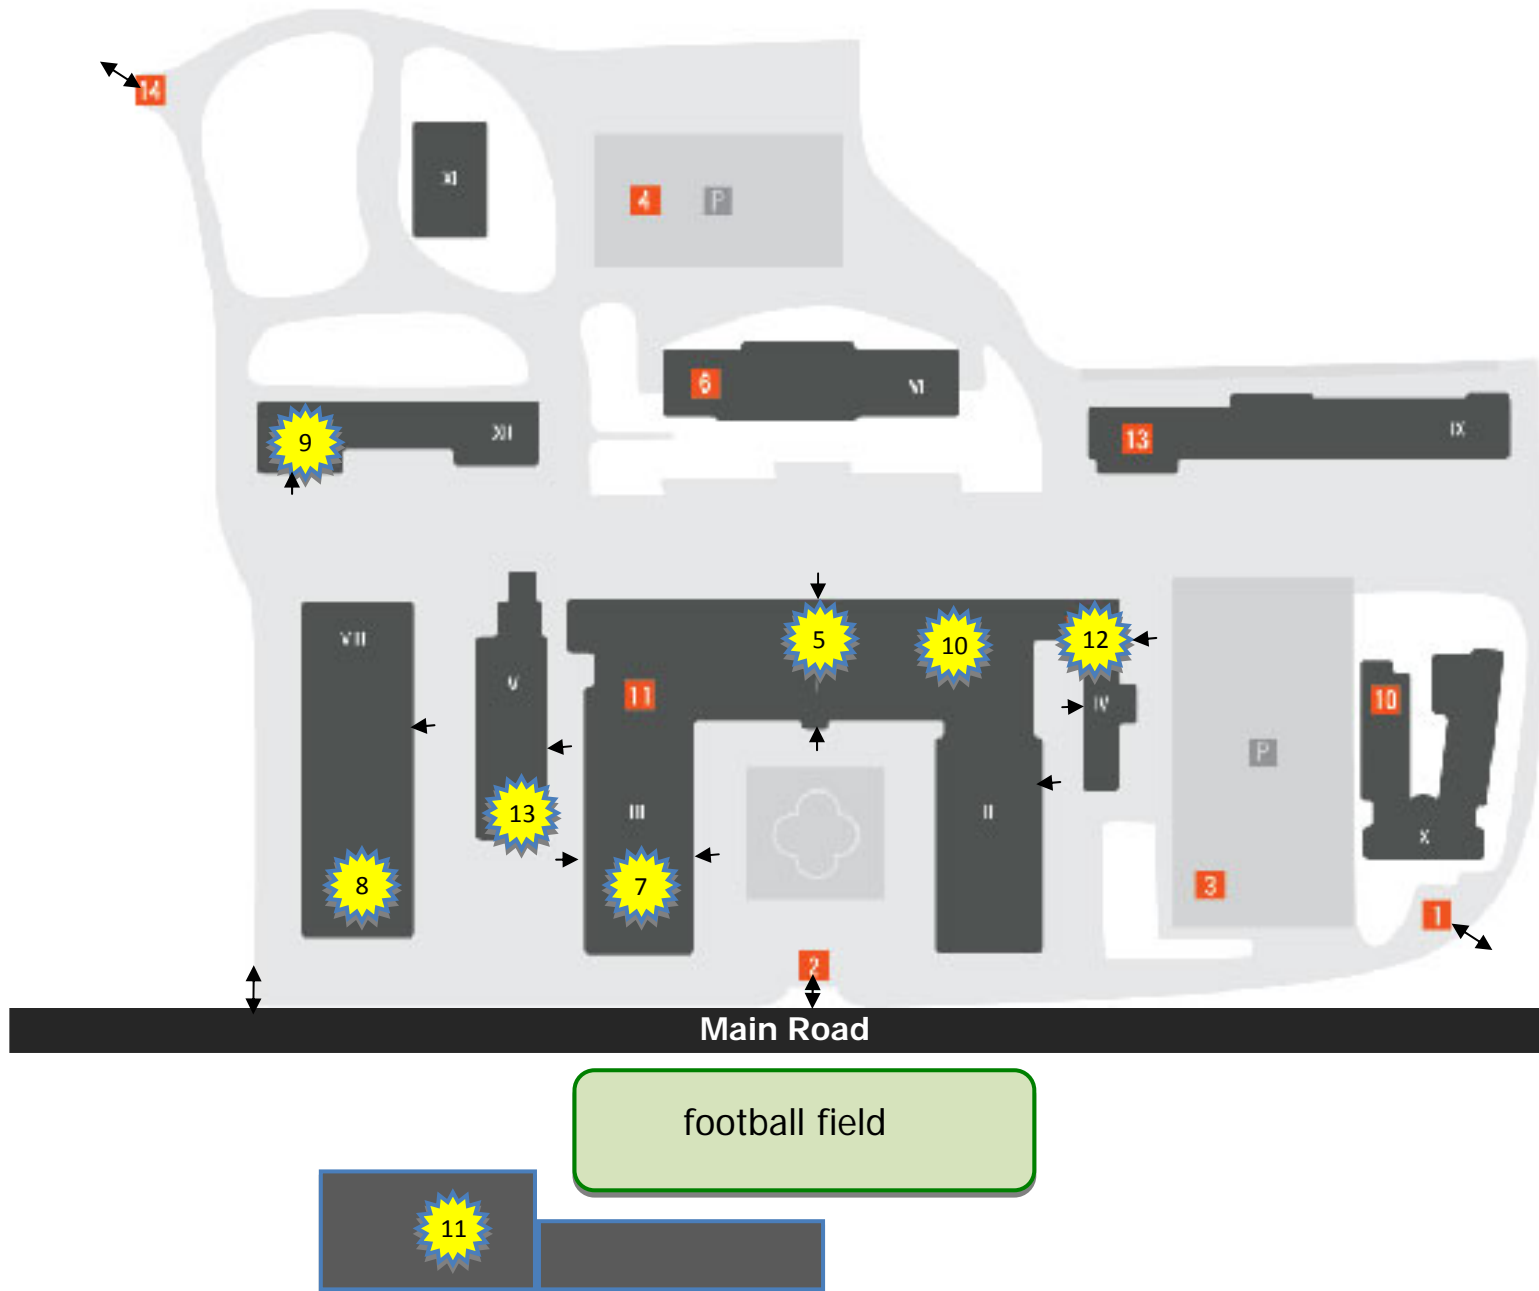

Campus Map – Campus Walferdange – University of Luxembourg

1. Pedestrian entrance, access to Moris Hotel and restaurants
2. Main entrance
3. & 4: Car parks (staff only)
5. Conference Reception (Building I)
6. Classrooms (Building VI)
7. Room Montessori (Building III)
8. Audimax (Building VIII)
9. Rooms 1 & 2 (Building XII 2nd floor)
10. Room Vygotsky (Building II)
11. Rooms 1 & 2 (Sports Center)
12. Cafeteria (Building IV)
13. Theatre
14. Entrance / exit, access to the train station and the bus stop